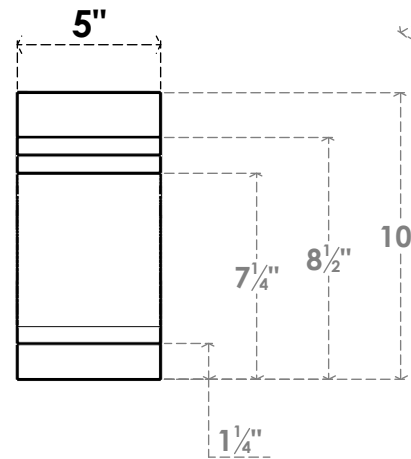

ITEM NUMBER: BRCPO050X06000X10000PEC

5"W X 6"D X 10"H PESCADERO ARCHITECTURAL GRADE PVC OPEN BRACE

SIDE PROFILE

FRONT PROFILE

ISOMETRIC

EKENA MILLWORK
2300 WEST MAIN ST.
CLARKSVILLE, TX 75426
TOLL FREE: 866-607-0453
WWW.EKENAMILLWORK.COM

NOTES

1. INSTALLATION TO BE COMPLETED IN ACCORDANCE WITH MANUFACTURER'S SPECIFICATIONS.
2. DRAWING MAY NOT BE TO SCALE
3. THIS DRAWING IS INTENDED FOR DESIGN AND PLANNING PURPOSES ONLY.
4. ALL INFORMATION CONTAINED HEREIN WAS CURRENT AT THE TIME OF DEVELOPMENT BUT MUST BE REVIEWED AND APPROVED BY THE PRODUCT MANUFACTURER TO BE CONSIDERED ACCURATE.
5. ARCHITECTURAL GRADE PVC PRODUCTS ARE MADE FROM EXPANDED CELLULAR PVC AND COME NATURALLY WHITE BUT MAY BE PAINTED