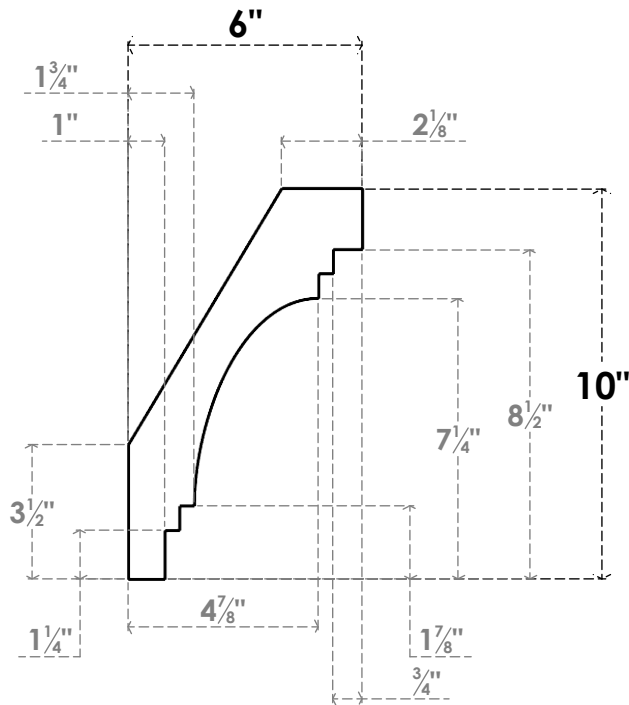

ITEM NUMBER: BRCPO050X06000X10000PEC

5"W X 6"D X 10"H PESCADERO ARCHITECTURAL GRADE PVC OPEN BRACE

SIDE PROFILE

FRONT PROFILE

ISOMETRIC

EKENA MILLWORK
2300 WEST MAIN ST.
CLARKSVILLE, TX 75426
TOLL FREE: 866-607-0453
WWW.EKENAMILLWORK.COM

NOTES

1. INSTALLATION TO BE COMPLETED IN ACCORDANCE WITH MANUFACTURER'S SPECIFICATIONS.
2. DRAWING MAY NOT BE TO SCALE
3. THIS DRAWING IS INTENDED FOR DESIGN AND PLANNING PURPOSES ONLY.
4. ALL INFORMATION CONTAINED HEREIN WAS CURRENT AT THE TIME OF DEVELOPMENT BUT MUST BE REVIEWED AND APPROVED BY THE PRODUCT MANUFACTURER TO BE CONSIDERED ACCURATE.
5. ARCHITECTURAL GRADE PVC PRODUCTS ARE MADE FROM EXPANDED CELLULAR PVC AND COME NATURALLY WHITE BUT MAY BE PAINTED