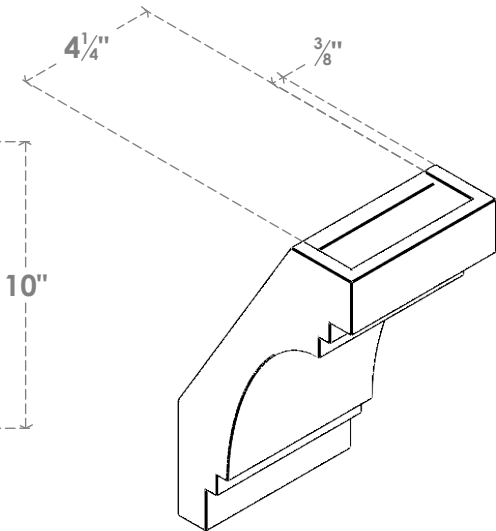

ITEM NUMBER: BRCPO050X06000X10000PEC

5"W X 6"D X 10"H PESCADERO ARCHITECTURAL GRADE PVC OPEN BRACE

SIDE PROFILE

FRONT PROFILE

ISOMETRIC

EKENA MILLWORK
2300 WEST MAIN ST.
CLARKSVILLE, TX 75426
TOLL FREE: 866-607-0453
WWW.EKENAMILLWORK.COM